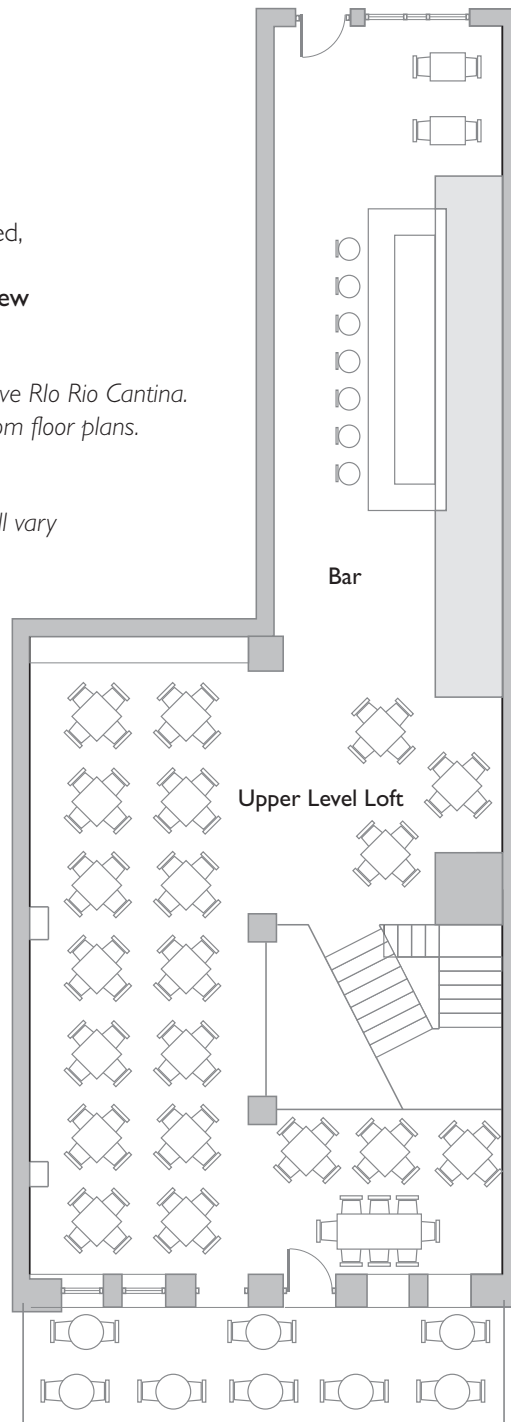

PAESANOS
RESTAURANT
GROUP

Lasoya Street

Upper Level Loft
120 Cocktail, 80 Seated,

Balcony with River View
15 Seated

*Additional banquet rooms available above Rlo Rio Cantina.
See El Presidente and Estrella Room floor plans.*

*Seating configurations will vary

Upper Level

Balcony with
River View