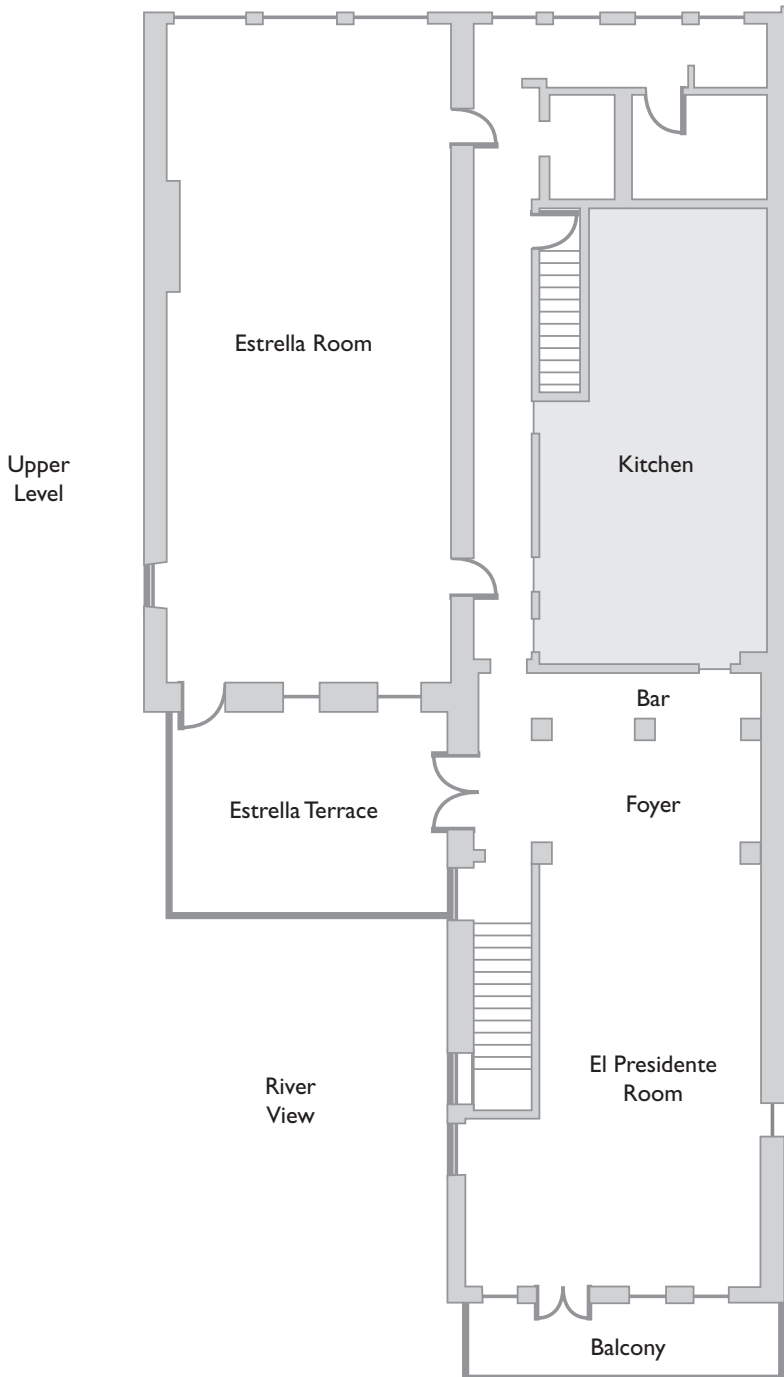

Street Level can accommodate 350 combined with Naked Iguana on the River Level

Fiesta Room
120 Cocktail, 90 Seated

Fiesta Room with Patio
130 Cocktail, 120 Seated

Fiesta Patio
30 Maximum

Red Room
30 Maximum

Red Room Patio
20 Maximum

Main Dining Room plus Red Room Patio
200 Cocktail, 150-170 Seated

**Seating configurations will vary*

Upper Level Total Capacity
160 Cocktail, 140 Seated

Estrella Room
125 Cocktail, 80 Seated Rounds
120 Rectangle Tables

El Presidente
60 Cocktail, 50 Seated

**Seating configurations will vary*